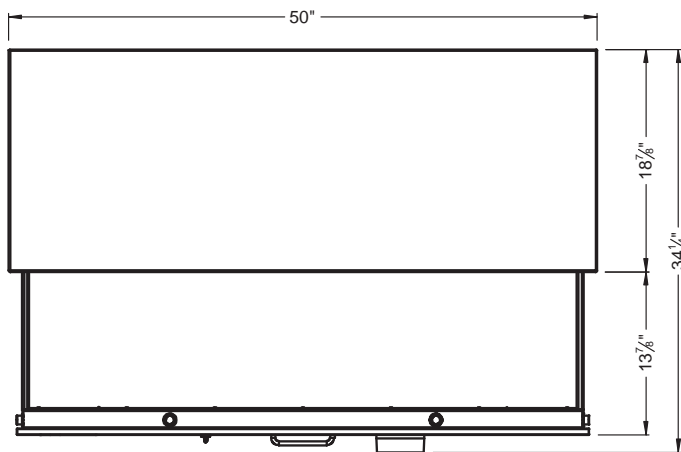

## CLASSIC SAFE DIMENSIONS

Interior Drawer Dimensions - 46.5"W x 12.25"D x 3.25"H