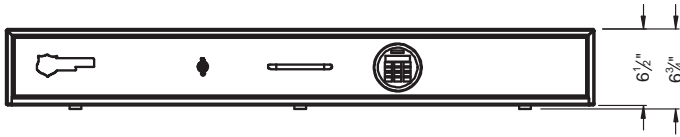

## CLASSIC SAFE DIMENSIONS

Interior Drawer Dimensions - 46.5"W x 12.25"D x 3.25"H