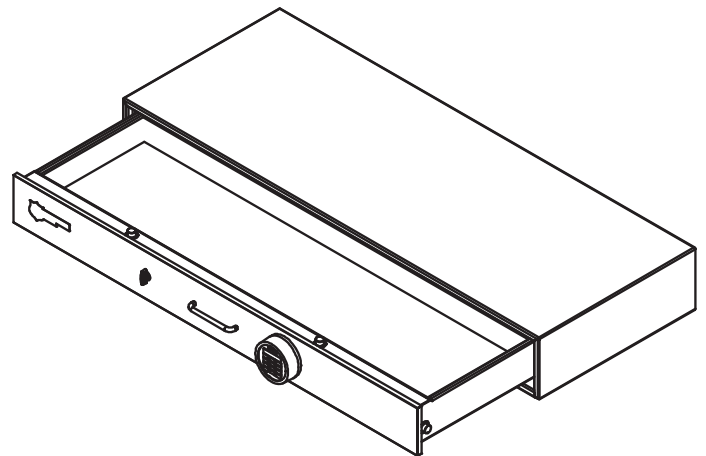

## CLASSIC SAFE DIMENSIONS

Interior Drawer Dimensions - 46.5"W x 12.25"D x 3.25"H