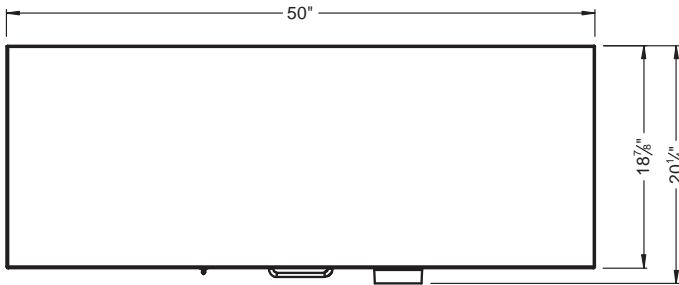

## CLASSIC SAFE DIMENSIONS

Interior Drawer Dimensions - 46.5"W x 12.25"D x 3.25"H